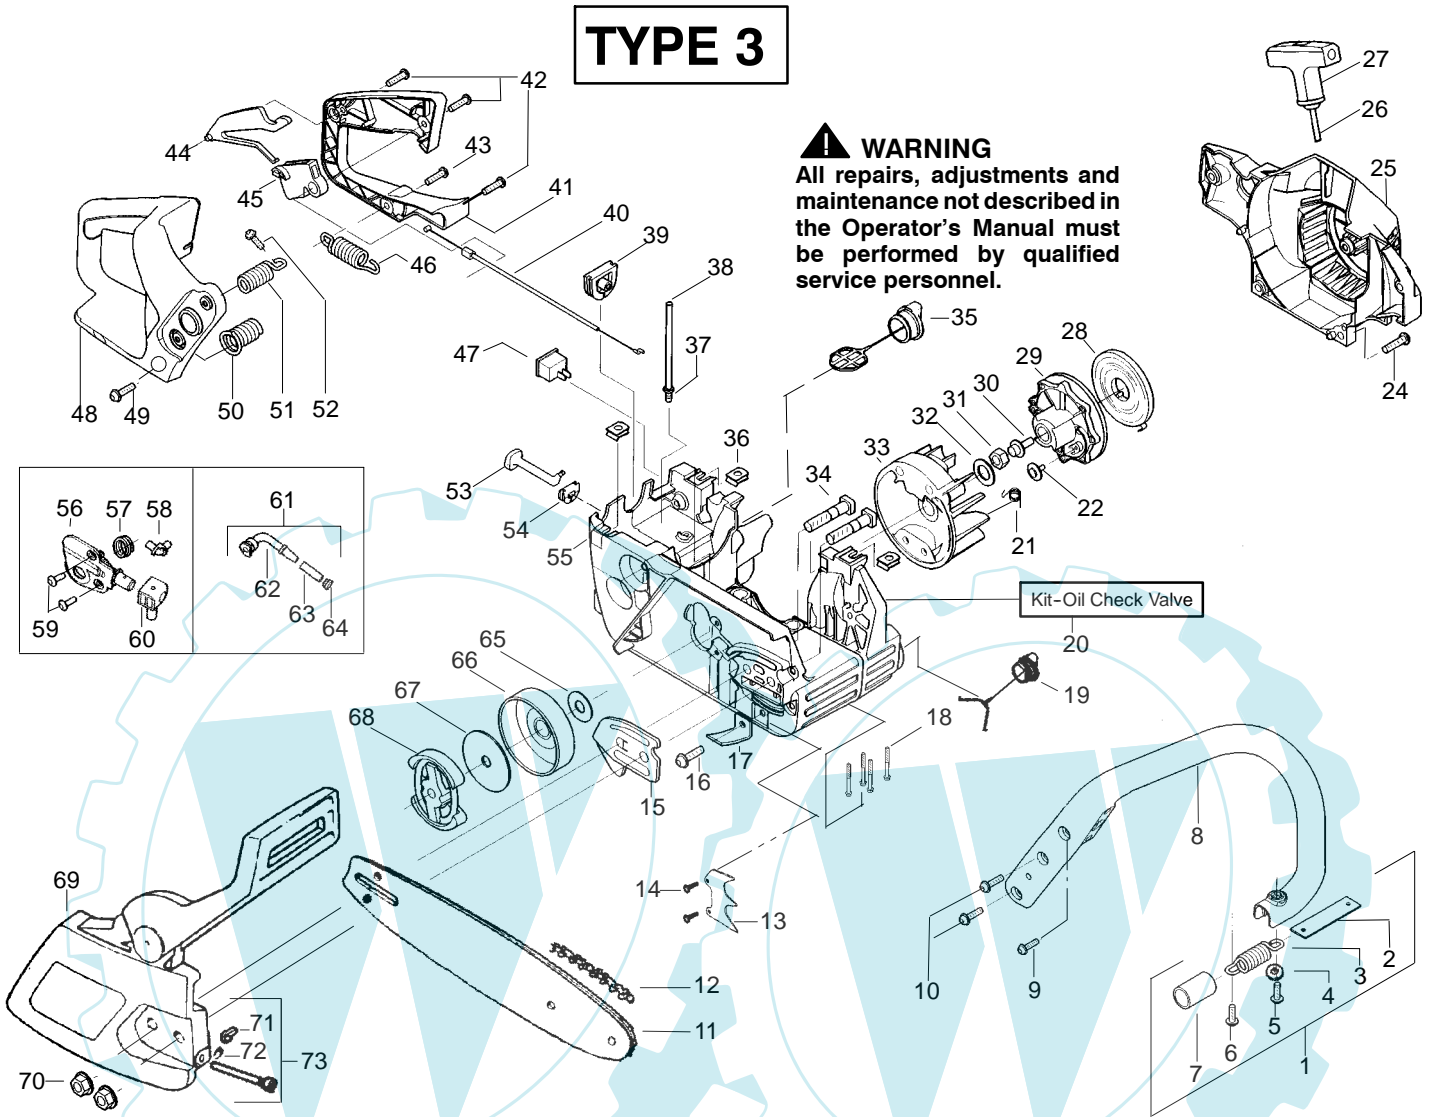

PARTS LIST NO. 530087882		McCULLOCH. PARTS LIST	CHAIN SAW MODEL(s) MAC CAT 335, 435, 440	
DATE 2/18/04	Replaces 87882 - 5/12/03		Note: Illustration may differ from actual model due to design changes	PAGE NO. 3

TYPE 3

WARNING
All repairs, adjustments and maintenance not described in the Operator's Manual must be performed by qualified service personnel.

Ref.	Part No.	Description	Ref.	Part No.	Description	Ref.	Part No.	Description
1.	530047963	Assy.- Isolator	27.	530056402	Handle- Starter	53.	530047605	Knob- Choke
2.	530047608	Strap- Limiter	28.	530027531	Spring- Recoil	54.	530049005	Grommet- Knob
3.	530042082	Spring- Isolator	29.	530037817	Pulley- Starter	55.	530056597	Assy- Chassis
4.	530015123	Washer	30.	530015920	Screw	56.	530071259	Kit- Oil Pump (Incls. 57,58,60)
5.	530016018	Screw	31.	530016134	Nut- Flywheel	57.	530037820	Gear- Worm Spring
6.	530015843	Screw	32.	530015127	Washer- Flywheel	58.	530049477	Elbow- Oil Pickup
7.	530036142	Sleeve- AV Spring	33.	530039209	Assy- Flywheel	59.	530016064	Screw
8.	530047583	Handle- Front	34.	530016133	Bolt- Bar	60.	530019206	Seal Block
9.	530015940	Screw	35.	530047192	Assy- Fuel Cap	61.	530047663	Assy- Oil Pickup (Incl. 62-64)
10.	530015814	Screw	36.	530015922	Nut- "U"- Type	62.	530038373	Pick-up Oiler
11.	530044896	Bar - 14"	37.	530023877	Fitting- fuel line	63.	530037821	Filter- Oil
12.	538029933	Chain 14"	38.	530069216	Kit- Fuel line (large)	64.	530030189	Plug- Oil Filter
13.	530014381	Kit- Assy Spike (incl. 14)	39.	530047631	Grommet- Cable	65.	530015907	Washer- Thrust
14.	530015805	Screw	40.	530047602	Cable- Throttle	66.	530047061	Assy.- Clutch Drum w/bearing
15.	530038238	Plate- Bar Mounting	41.	530047581	Cover- Rear Handle	67.	530015611	Washer- Clutch
16.	530015814	Screw	42.	530015906	Screw	68.	530014949	Assy. Clutch
17.	530029850	Chain Catcher	43.	530015886	Screw	69.	530054736	Assy- Chain Brake
18.	530016132	Screw	44.	530036098	Lockout- Throttle	70.	530015917	Nut- Bar Mounting
19.	530010846	Assy- Oil Cap	45.	530036097	Trigger- Throttle	71.	530015826	Pin- Retainer
20.	530071666	Kit- Oil Check Valve	46.	530042082	Spring	72.	530038593	Retainer
21.	530023817	Spring- Starter Dog	47.	530069572	Kit- Switch	73.	530069611	Kit- Bar Adjust (incl. 71 & 72)
22.	530016080	Screw	48.	530047582	Handle - Rear			
23.	---	---	49.	530015814	Screw			
24.	530015892	Screw	50.	530053274	Assy. Isolator - lower			
25.	530054175	Housing- Fan	51.	530071385	Kit- Isolator (Upper)			
26.	530069232	Kit- Rope	52.	530015875	Screw			

✓ = NEW PART NUMBER FOR THIS IPL

* = REFER TO THE SERVICE REFERENCE INDICATED FOR MORE INFORMATION. (LOCATED AT END OF IPL)