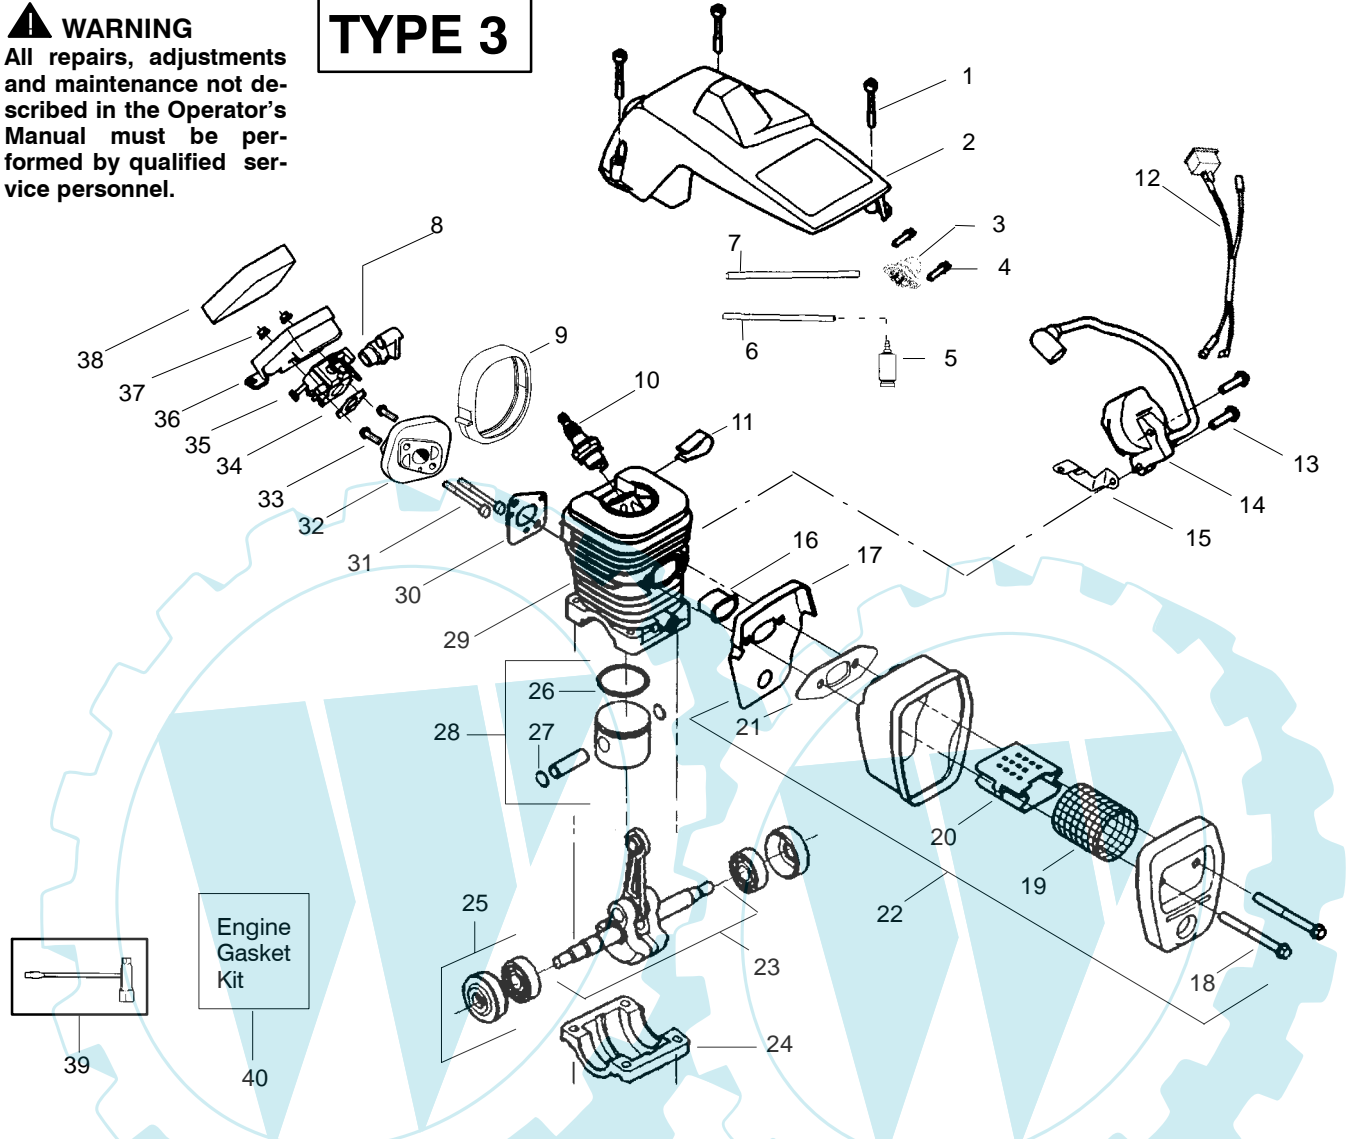

PARTS LIST NO. 530087882		McCULLOCH. PARTS LIST	CHAIN SAW MODEL(S) MAC CAT 335, 435, 440	
DATE 2/18/04	Replaces 87882 - 5/12/03		Note: Illustration may differ from actual model due to design changes	PAGE NO. 8

WARNING
All repairs, adjustments and maintenance not described in the Operator's Manual must be performed by qualified service personnel.

TYPE 3

Ref.	Part No.	Description	Ref.	Part No.	Description	Ref.	Part No.	Description
1.	530016153	Screw	19.	530036103	Screen-Spark	36.	530047604	Housing-Air Filter
2.	530056966	Shield-Cylinder	20.	530037813	Diffuser-Muffler	37.	530016101	Nut
3.	530047213	Assy-Air Purge	21.	530069608	Gasket-Muffler (kit)	38.	530037793	Air Filter - Foam
4.	530015780	Screw	22.	530047207	Assy-Muffler (Incl. 17-21)	39.	530031135	Wrench-Bar
5.	530095646	Assy-Fuel Pick-up	23.	530047062	Assy-Crankshaft	40.	530069608	Kit-Engine Gasket (incl. 34,30,21)
6.	530069247	Kit-Line Purge/Carb. (Small Dia)	24.	530037935	Cap-Crankcase			
7.	530069216	Kit-Line Purge/Tank (large line)	25.	530056363	Assy-Seal & Bearing			
8.	530035526	Grommet-Carb Adjust.	26.	530038729	Ring-Piston			
9.	530054144	Seal-Carb Adapter	27.	530015697	Retainer - Piston Pin			
10.	952030150	Spark Plug (RCJ-7Y)	28.	530071408	Kit-Piston - (incl. 26-27)			
11.	530016136	Clip-High Tension Lead	29.	530012411	Cylinder			
12.	530049117	Assy-Wire Harness (includes switch)	30.	530069608	Gasket-Carb. Adapter (kit)			
13.	530015814	Screw	31.	530016187	Screw			Not Shown
14.	530039198	Module-Ignition	32.	530049700	Carb. Adapter	530163664		Manual- (Scan)
15.	530047442	Strap-Ground	33.	530016386	Screw	530163665		Manual - (Euro I)
16.	530037652	Insulator-Heat	34.	530069608	Carb. Gasket (kit)	530163666		Manual - (Euro II)
17.	530049870	Back Plate-Muffler	35.	---	Kit-Carburetor (WT-625)	530054781		Decal-Warning
18.	530016132	Screw		530071621				

✓ = NEW PART NUMBER FOR THIS IPL   ★ = REFER TO THE SERVICE REFERENCE INDICATED FOR MORE INFORMATION. (LOCATED AT END OF IPL)