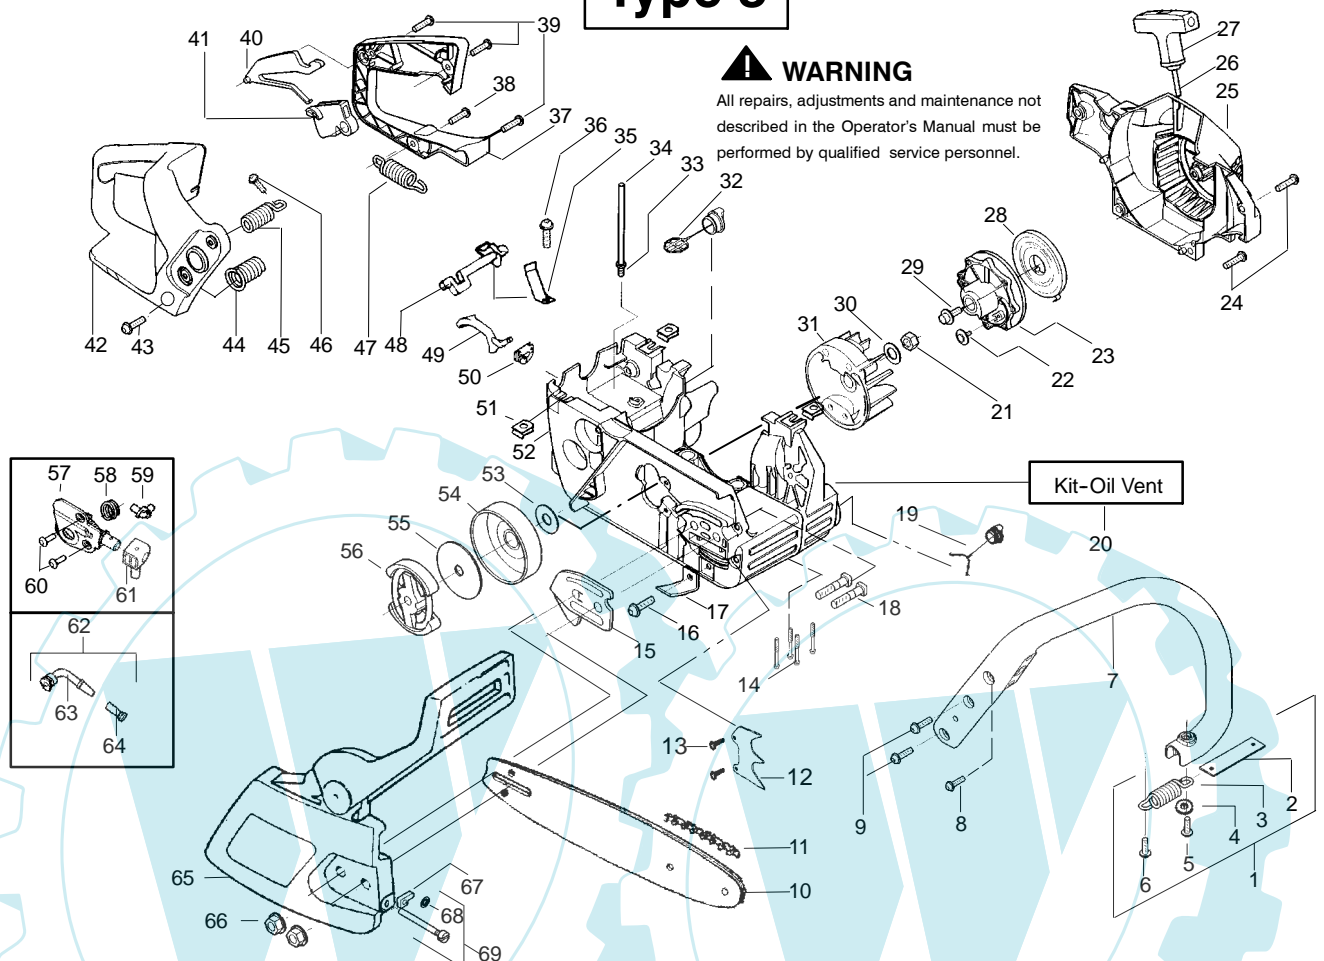

PARTS LIST NO. 530087882		McCULLOCH. PARTS LIST	CHAIN SAW MODEL(S) MAC CAT 335, 435, 440	
DATE 2/18/04	Replaces 87882 - 5/12/03		Note: Illustration may differ from actual model due to design changes	PAGE NO. 5

Type 5

WARNING

All repairs, adjustments and maintenance not described in the Operator's Manual must be performed by qualified service personnel.

Ref.	Part No.	Description	Ref.	Part No.	Description	Ref.	Part No.	Description
1.	530047963	Assy.-Isolator	29.	530015920	Screw	54.	530047061	Assy.-Clutch Drum w/bearing
2.	530047608	Limiter Strap	30.	530015127	Washer-Flywheel	55.	530015611	Washer-Clutch
3.	530042082	Spring-Isolator	31.	530039187	Assy- Flywheel	56.	530014949	Assy. Clutch
4.	530015158	Washer	32.	530047192	Assy-Fuel Cap	57.	530071259	Kit - Oil Pump (incl. 58,59,61)
5.	530016018	Screw	33.	530023877	Fitting-fuel line			
6.	530015843	Screw	34.	530069216	Kit-Fuel line (large)	58.	530037820	Gear-Worm Spring
7.	530047583	Front Handle	35.	530016149	Spring-Switch	59.	530049477	Elbow-Oil Pickup
8.	530015940	Screw	36.	530015775	Screw	60.	530016064	Screw
9.	530015814	Screw	37.	530047581	Cover-Rear Handle	61.	530019206	Seal Block
10.	530044896	Bar - 14"	38.	530015886	Screw	62.	530047663	Assy-Oil Pick-up (Incl. 63,64)
11.	538029933	Chain - 14"	39.	530015906	Screw	63.	530038373	Pick-up Oiler
12.	530014381	Kit-Spike (Incl. 13)	40.	530036098	Throttle Lockout	64.	530056533	Filter-Oil
13.	530015805	Screw	41.	530036097	Trigger-Throttle	65.	530054739	Assy.-Chain Brake
14.	530016132	Screw	42.	530047582	Handle - Rear	66.	530015917	Nut-Bar Mounting
15.	530038238	Plate-Bar Mount.	43.	530015814	Screw	67.	530015826	Pin-Bar Adjust
16.	530015814	Screw	44.	530053274	Assy Isolator-lower	68.	530038593	Retainer
17.	530029850	Chain Catcher	45.	530071385	Kit-Isolator (Upper)	69.	530069611	Kit-Bar Adjusting (incl. # 67,68)
18.	530016133	Bolt-Bar	46.	530015875	Screw			
19.	530010846	Assy-Oil Cap	47.	530042082	Spring-Isolator			
20.	530071666	Kit-Oil Vent	48.	530057473	Lever-Switch			
21.	530016134	Nut-Flywheel	49.	530057474	Lever-Choke			
22.	530016080	Screw	50.	530049005	Grommet-Knob			
23.	530037817	Starter Pulley	51.	530015922	Nut-"U"-Type			
24.	530015892	Screw	52.	530058733	Kit-Chassis Assy. fuel lines and caps)			
25.	530049335	Housing-Fan	53.	530015907	Washer-Thrust			
26.	530069232	Kit - Rope						
27.	530056402	Handle-Starter						
28.	530027531	Spring-Recoil						

✓ = NEW PART NUMBER FOR THIS IPL

★ = REFER TO THE SERVICE REFERENCE INDICATED FOR MORE INFORMATION. (LOCATED AT END OF IPL)