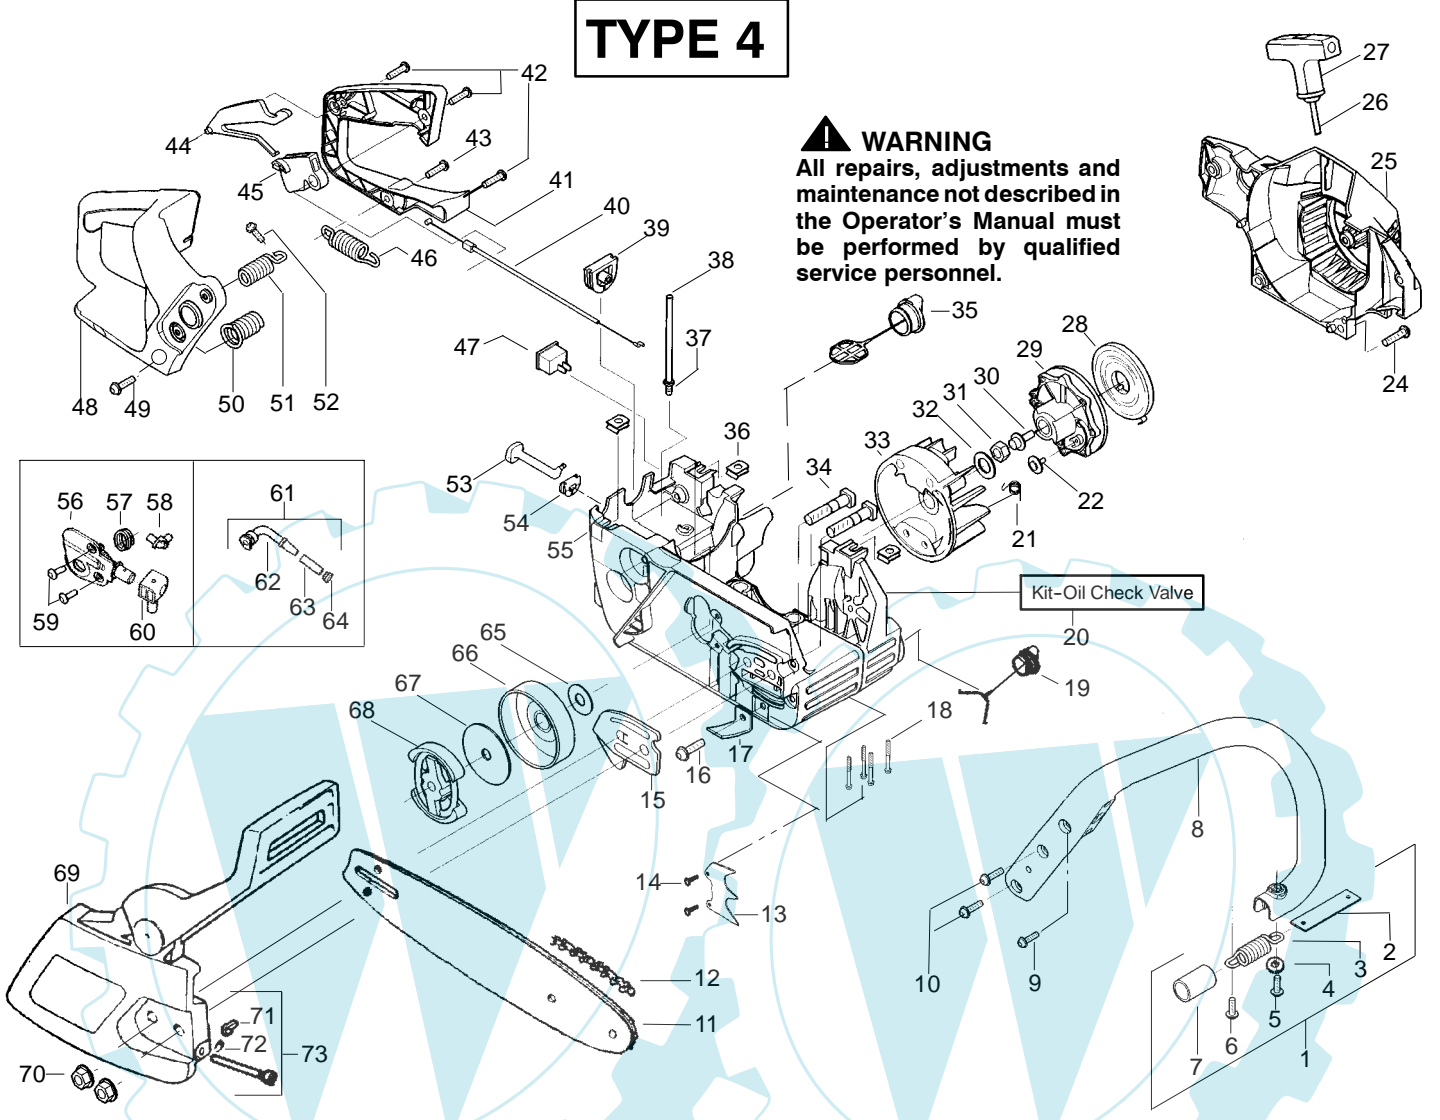

PARTS LIST NO. 530087882		McCULLOCH PARTS LIST	CHAIN SAW MODEL(S) MAC CAT 335, 435, 440	
DATE 2/18/04	Replaces 87882 - 5/12/03		Note: Illustration may differ from actual model due to design changes	PAGE NO. 4

TYPE 4

Ref.	Part No.	Description	Ref.	Part No.	Description	Ref.	Part No.	Description
1.	530047963	Assy. - Isolator	27.	530056402	Handle - Starter	53.	530047605	Knob - Choke
2.	530047608	Strap - Limiter	28.	530027531	Spring - Recoil	54.	530049005	Grommet - Knob
3.	530042082	Spring - Isolator	29.	530037817	Pulley - Starter	55.	530056596	Assy - Chassis
4.	530015123	Washer	30.	530015920	Screw	56.	530071259	Kit - Oil Pump (Incls. 57, 58, 60)
5.	530016018	Screw	31.	530016134	Nut - Flywheel	57.	530037820	Gear - Worm Spring
6.	530015843	Screw	32.	530015127	Washer - Flywheel	58.	530049477	Elbow - Oil Pickup
7.	530036142	Sleeve - AV Spring	33.	530039209	Assy - Flywheel	59.	530016064	Screw
8.	530047583	Handle - Front	34.	530016133	Bolt - Bar	60.	530019206	Seal Block
9.	530015940	Screw	35.	530047192	Assy - Fuel Cap	61.	530047663	Assy - Oil Pickup (Incl. 62 - 64)
10.	530015814	Screw	36.	530015922	Nut - "U" - Type	62.	530038373	Pick-up Oiler
11.	530044896	Bar - 14"	37.	530023877	Fitting - fuel line	63.	530037821	Filter - Oil
12.	538029933	Chain 14"	38.	530069216	Kit - Fuel line (large)	64.	530030189	Plug - Oil Filter
13.	530014381	Kit - Assy Spike (incl. 14)	39.	530047631	Grommet - Cable	65.	530015907	Washer - Thrust
14.	530015805	Screw	40.	530047602	Cable - Throttle	66.	530047061	Assy. - Clutch Drum w/bearing
15.	530038238	Plate - Bar Mounting	41.	530047581	Cover - Rear Handle	67.	530015611	Washer - Clutch
16.	530015814	Screw	42.	530015906	Screw	68.	530014949	Assy. Clutch
17.	530029850	Chain Catcher	43.	530015886	Screw	69.	530054739	Assy - Chain Brake
18.	530016132	Screw	44.	530036098	Lockout - Throttle	70.	530015917	Nut - Bar Mounting
19.	530010846	Assy - Oil Cap	45.	530036097	Trigger - Throttle	71.	530015826	Pin - Retainer
20.	530071666	Kit - Oil Check Valve	46.	530042082	Spring	72.	530038593	Retainer
21.	530023817	Spring - Starter Dog	47.	530069572	Kit - Switch	73.	530069611	Kit - Bar Adjust (incl. 71 & 72)
22.	530016080	Screw	48.	530047582	Handle - Rear			
23.	---	---	49.	530015814	Screw			
24.	530015892	Screw	50.	530053274	Assy. Isolator - lower			
25.	530049335	Housing - Fan	51.	530071385	Kit - Isolator (Upper)			
26.	530069232	Kit - Rope	52.	530015875	Screw			

✓ = NEW PART NUMBER FOR THIS IPL

* = REFER TO THE SERVICE REFERENCE INDICATED FOR MORE INFORMATION. (LOCATED AT END OF IPL)