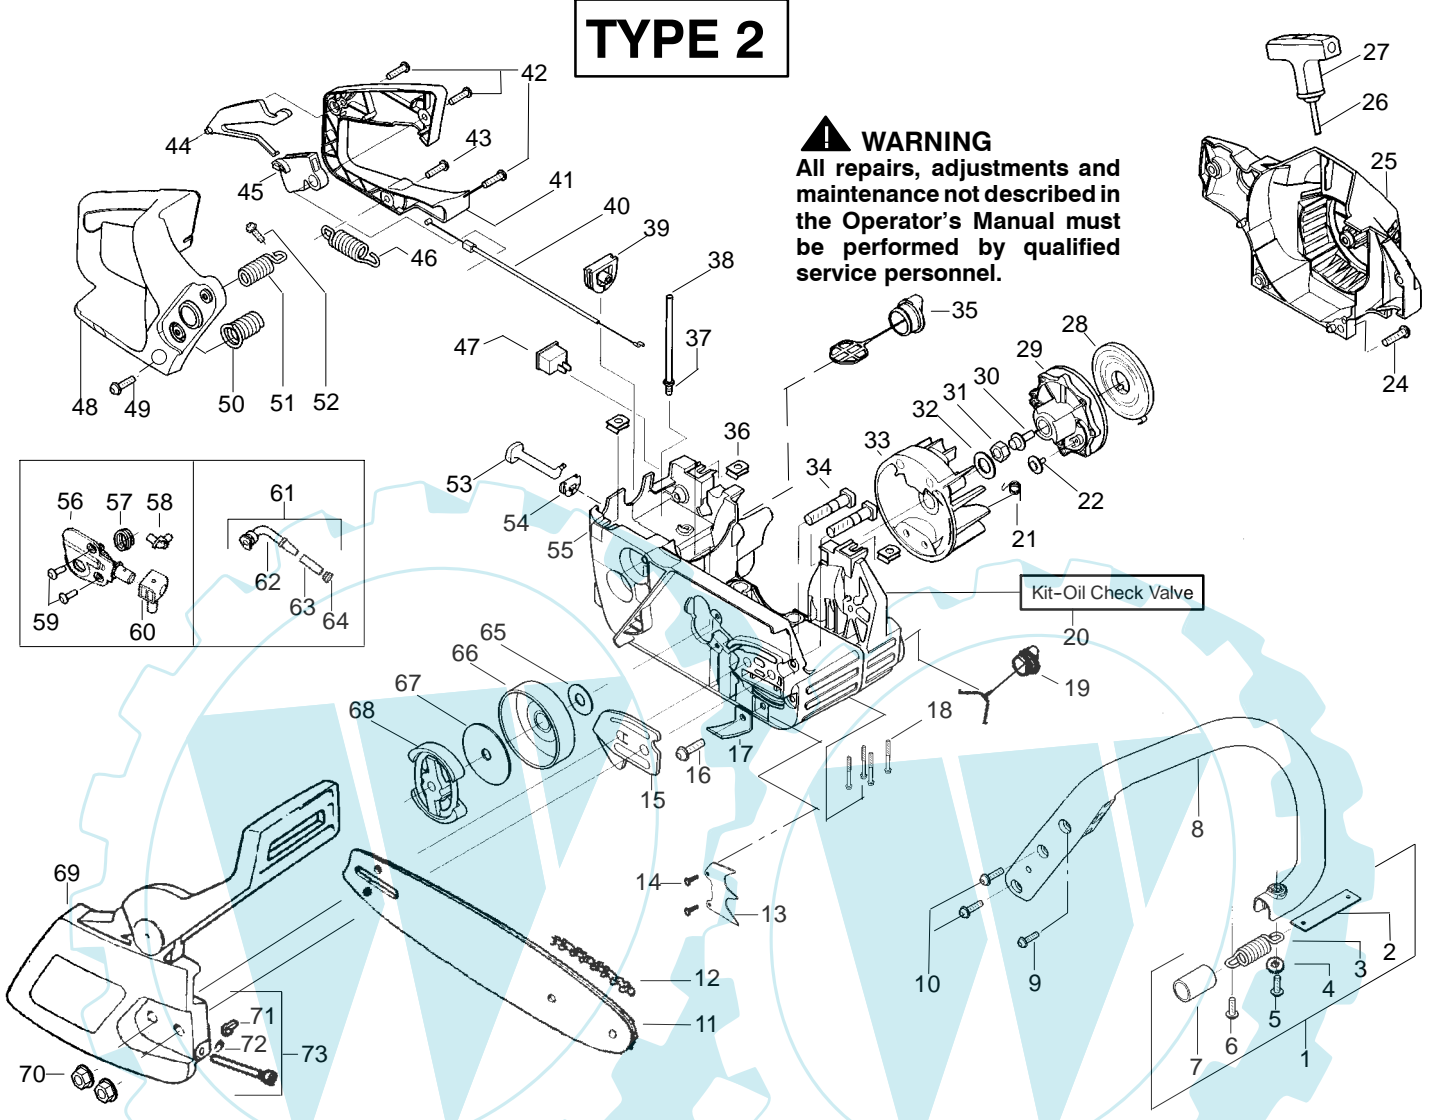

PARTS LIST NO. 530087882		McCULLOCH. PARTS LIST	CHAIN SAW MODEL(S) MAC CAT 335, 435, 440	
DATE 2/18/04	Replaces 87882 - 5/12/03		Note: Illustration may differ from actual model due to design changes	PAGE NO. 2

TYPE 2

Ref.	Part No.	Description	Ref.	Part No.	Description	Ref.	Part No.	Description
1.	530047963	Assy. - Isolator	27.	530056402	Handle - Starter	53.	530047605	Knob - Choke
2.	530047608	Strap - Limiter	28.	530027531	Spring - Recoil	54.	530049005	Grommet - Knob
3.	530042082	Spring - Isolator	29.	530037817	Pulley - Starter	55.	530056597	Assy - Chassis
4.	530015123	Washer	30.	530015920	Screw	56.	530071259	Kit - Oil Pump (Incls. 57, 58, 60)
5.	530016018	Screw	31.	530016134	Nut - Flywheel	57.	530037820	Gear - Worm Spring
6.	530015843	Screw	32.	530015127	Washer - Flywheel	58.	530049477	Elbow - Oil Pickup
7.	530036142	Sleeve - AV Spring	33.	530039209	Assy - Flywheel	59.	530016064	Screw
8.	530047583	Handle - Front	34.	530016133	Bolt - Bar	60.	530019206	Seal Block
9.	530015940	Screw	35.	530047192	Assy - Fuel Cap	61.	530047663	Assy - Oil Pickup (Incl. 62 - 64)
10.	530015814	Screw	36.	530015922	Nut - "U" - Type	62.	530038373	Pick-up Oiler
11.	530044896	Bar - 14"	37.	530023877	Fitting - fuel line	63.	530037821	Filter - Oil
12.	538029933	Chain 14"	38.	530069216	Kit - Fuel line (large)	64.	530030189	Plug - Oil Filter
13.	530014381	Kit - Assy Spike (incl. 14)	39.	530047631	Grommet - Cable	65.	530015907	Washer - Thrust
14.	530015805	Screw	40.	530047602	Cable - Throttle	66.	530047061	Assy. - Clutch Drum w/bearing
15.	530038238	Plate - Bar Mounting	41.	530047581	Cover - Rear Handle	67.	530015611	Washer - Clutch
16.	530015814	Screw	42.	530015906	Screw	68.	530014949	Assy. Clutch
17.	530029850	Chain Catcher	43.	530015886	Screw	69.	530054736	Assy - Chain Brake
18.	530016132	Screw	44.	530036098	Lockout - Throttle	70.	530015917	Nut - Bar Mounting
19.	530010846	Assy - Oil Cap	45.	530036097	Trigger - Throttle	71.	530015826	Pin - Retainer
20.	530071666	Kit - Oil Check Valve	46.	530042082	Spring	72.	530038593	Retainer
21.	530023817	Spring - Starter Dog	47.	530069572	Kit - Switch	73.	530069611	Kit - Bar Adjust (incl. 71 & 72)
22.	530016080	Screw	48.	530047582	Handle - Rear			
23.	---	---	49.	530015814	Screw			
24.	530015892	Screw	50.	530053274	Assy. Isolator - lower			
25.	530054175	Housing - Fan	51.	530071385	Kit - Isolator (Upper)			
26.	530069232	Kit - Rope	52.	530015875	Screw			

✓ = NEW PART NUMBER FOR THIS IPL

* = REFER TO THE SERVICE REFERENCE INDICATED FOR MORE INFORMATION. (LOCATED AT END OF IPL)