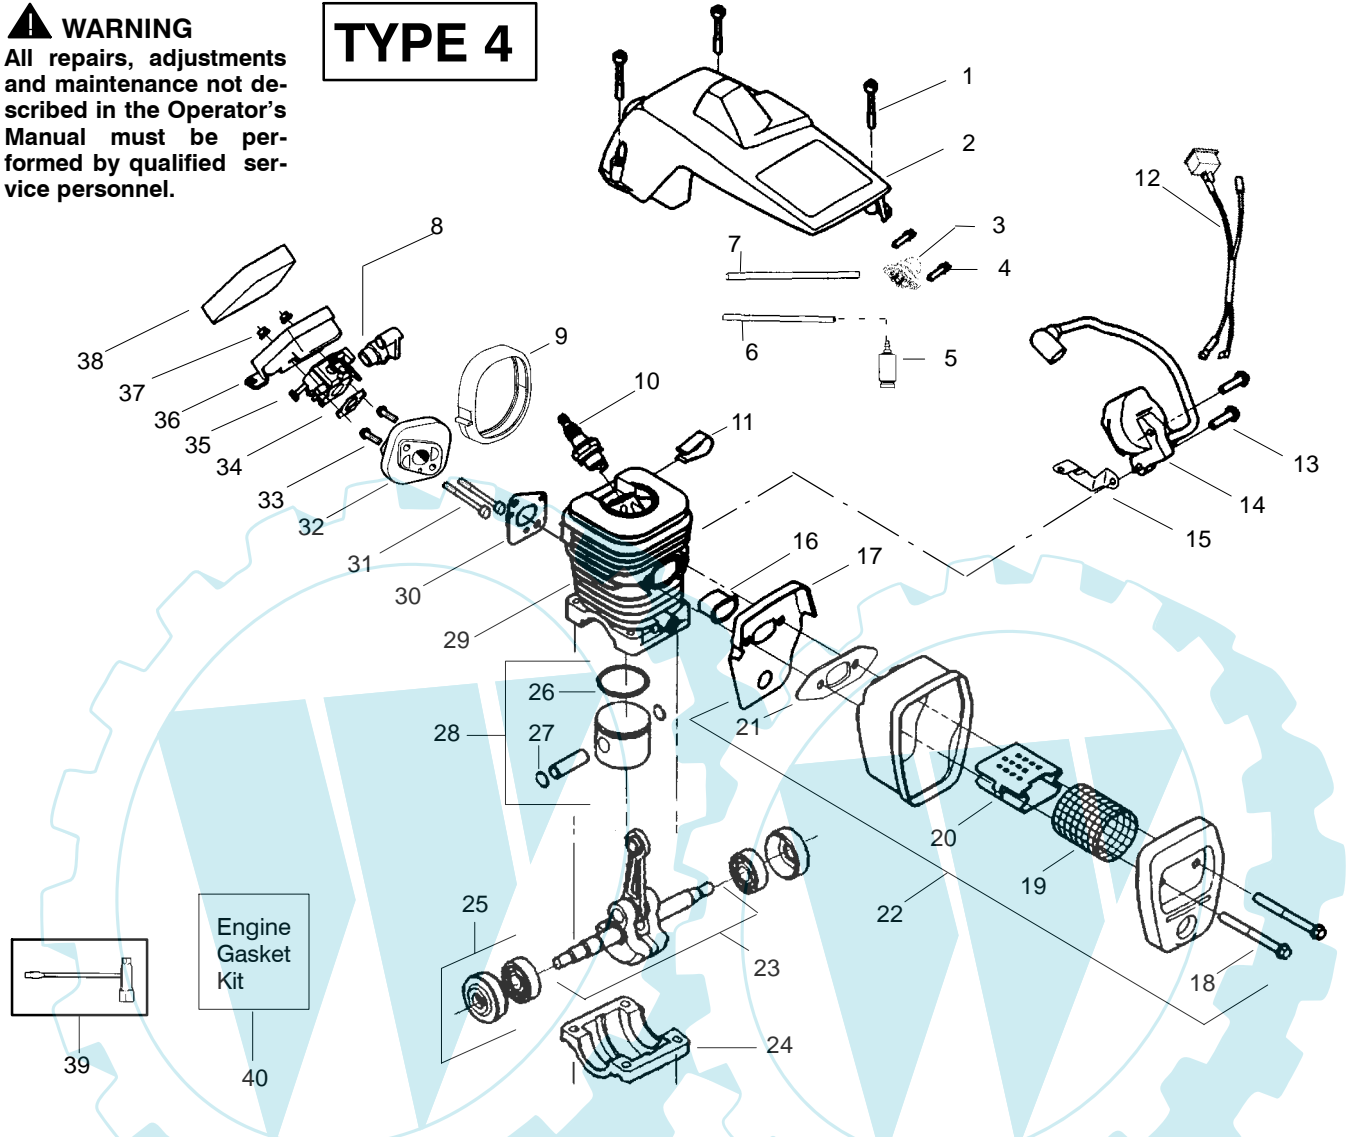

PARTS LIST NO. 530087882		McCULLOCH. PARTS LIST	CHAIN SAW MODEL(S) MAC CAT 335, 435, 440	
DATE 2/18/04	Replaces 87882 - 5/12/03		Note: Illustration may differ from actual model due to design changes	PAGE NO. 9

▲ WARNING
All repairs, adjustments and maintenance not described in the Operator's Manual must be performed by qualified service personnel.

TYPE 4

Ref.	Part No.	Description	Ref.	Part No.	Description	Ref.	Part No.	Description
1.	530016153	Screw	19.	530036103	Screen-Spark	36.	530047604	Housing-Air Filter
2.	530071310	Kit-Cyl. Shield	20.	530037813	Diffuser-Muffler	37.	530016101	Nut
3.	530047213	Assy-Air Purge	21.	530069608	Gasket-Muffler (kit)	38.	530037793	Air Filter - Foam
4.	530015780	Screw	22.	530047207	Assy-Muffler (Incl. 17-21)	39.	530031135	Wrench-Bar
5.	530095646	Assy-Fuel Pick-up	23.	530047062	Assy-Crankshaft	40.	530069608	Kit-Engine Gasket (incl. 34,30,21)
6.	530069247	Kit-Line Purge/Carb. (Small Dia)	24.	530037935	Cap-Crankcase			
7.	530069216	Kit-Line Purge/Tank (large line)	25.	530056363	Assy-Seal & Bearing			
8.	530035526	Grommet-Carb Adjust.	26.	530038729	Ring-Piston			
9.	530054144	Seal-Carb Adapter	27.	530015697	Retainer - Piston Pin			
10.	952030150	Spark Plug (RCJ-7Y)	28.	530071408	Kit-Piston - (incl. 26-27)			
11.	530016136	Clip-High Tension Lead	29.	530012411	Cylinder			
12.	530049117	Assy-Wire Harness (includes switch)	30.	530069608	Gasket-Carb. Adapter (kit)			
13.	530015814	Screw	31.	530016187	Screw	✓	530164543	Manual- (Scan)
14.	530039198	Module-Ignition	32.	530049700	Carb. Adapter	✓	530164544	Manual - (Euro I)
15.	530047442	Strap-Ground	33.	530016386	Screw	✓	530164545	Manual - (Euro II)
16.	530037652	Insulator-Heat	34.	530069608	Carb. Gasket (kit)		530054781	Decal-Warning
17.	530049870	Back Plate-Muffler	35.	---	Kit-Carburetor (WT-625)			
18.	530016132	Screw		530071621				
								Not Shown

✓ = NEW PART NUMBER FOR THIS IPL

★ = REFER TO THE SERVICE REFERENCE INDICATED FOR MORE INFORMATION. (LOCATED AT END OF IPL)