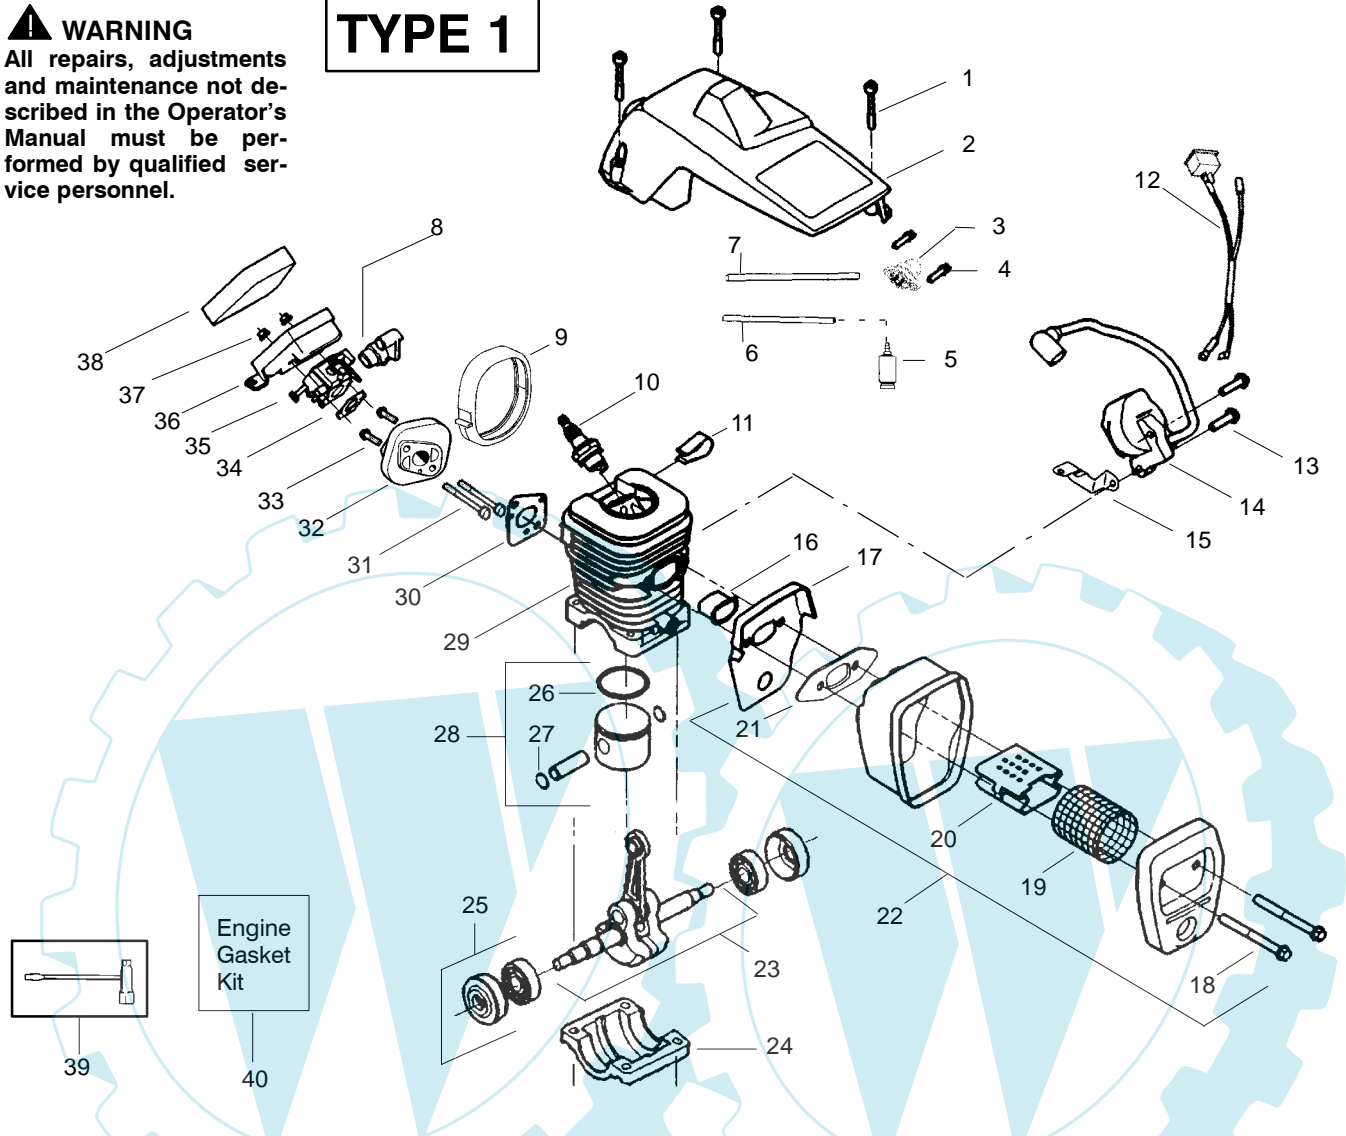

PARTS LIST NO. 530087882		McCULLOCH. PARTS LIST	CHAIN SAW MODEL(s) MAC CAT 335, 435, 440	
DATE 2/18/04	Replaces 87882 - 5/12/03		Note: Illustration may differ from actual model due to design changes	PAGE NO. 6

WARNING
All repairs, adjustments and maintenance not described in the Operator's Manual must be performed by qualified service personnel.

TYPE 1

Ref.	Part No.	Description	Ref.	Part No.	Description	Ref.	Part No.	Description
1.	530016153	Screw	19.	530036103	Screen-Spark	36.	530047604	Housing-Air Filter
2.	530055460	Shield-Cylinder	20.	530037813	Diffuser-Muffler	37.	530016101	Nut
3.	530047213	Assy-Air Purge	21.	530069608	Gasket-Muffler (kit)	38.	530037793	Air Filter - Foam
4.	530015780	Screw	22.	530047207	Assy-Muffler (Incl. 17-21)	39.	530031135	Wrench-Bar
5.	530095646	Assy-Fuel Pick-up Kit-Line Purge/Carb. (Small Dia)	23.	530047062	Assy-Crankshaft	40.	530069608	Kit-Engine Gasket (incl. 34,30,21)
6.	530069247	Kit-Line Purge/Tank (large line)	24.	530037935	Cap-Crankcase			
7.	530069216	Grommet-Carb Adjust.	25.	530056363	Assy-Seal & Bearing			
8.	530049244	Seal-Carb Adapter	26.	530029805	Ring-Piston			
9.	530054144	Spark Plug (RCJ-7Y)	27.	530015697	Retainer - Piston Pin			
10.	952030150	Clip-High Tension Lead	28.	530069604	Kit-Piston - (incl. 26-27)			
11.	530016136	Assy-Wire Harness (includes switch)	29.	530069606	Kit-Cylinder			
12.	530049117	Screw	30.	530069608	Gasket-Carb.			
13.	530015814	Module-Ignition	31.	530016187	Adapter (kit)			
14.	530039167	Strap-Ground	32.	530049700	Screw			
15.	530047442	Insulator-Heat	33.	530016386	Carb. Adapter			
16.	530037652	Back Plate-Muffler	34.	530069608	Screw			
17.	530049870	Screw	35.	---	Carb. Gasket (kit)			
18.	530016132	Kit-Carburetor (WT-391)		530069722	Kit-Carburetor (WT-391)			
								Not Shown
							530088226	Manual- (Scan)
							530088160	Manual - (Euro I)
							530088161	Manual - (Euro II)
							530054781	Decal-Warning
							530038478	Cap-limiter low(tan)
							530038479	Cap-limiter high(brn)

✓ = NEW PART NUMBER FOR THIS IPL

★ = REFER TO THE SERVICE REFERENCE INDICATED FOR MORE INFORMATION. (LOCATED AT END OF IPL)