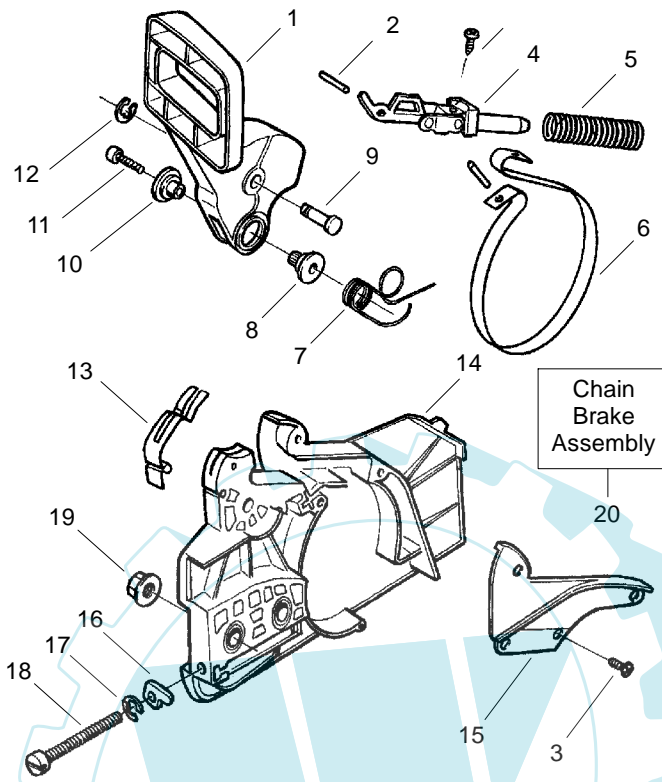

✓ = NEW PART NUMBER FOR THIS IPL ★ = REFER TO THE SERVICE REFERENCE INDICATED FOR MORE INFORMATION. (LOCATED AT END OF IPL)

PARTS LIST NO. 530087882		McCULLOCH. PARTS LIST	CHAIN SAW MODEL(S) MAC CAT 335, 435, 440
DATE 2/18/04	Replaces 87882 - 5/12/03		Note: Illustration may differ from actual model due to design changes

Carburetor Assembly – WT-391 – #530069722

Ref.	Part No.	Description
1.	530038479	Limiter Cap – High
2.	530038478	Limiter Cap – Low
3.	530069826	Carburetor Repair Kit (KIT= Indicates Contents) & Includes Limiter Caps
4.	530069844	Gasket/Diaphragm Kit (● = Indicates Contents)

PARTS LIST NO. 530087882		McCULLOCH. PARTS LIST	CHAIN SAW MODEL(S) MAC CAT 335, 435, 440
DATE 2/18/04	Replaces 87882 - 5/12/03		Note: Illustration may differ from actual model due to design changes

Ref.	Part No.	Description
1.	530071347	Actuating Lever
2.	530015913	Spring Pin
3.	530015911	Screw
4.	530054741	Front & Rear Link Ass'y.
5.	530016237	Spring Compression
6.	530052232	Brake Band
7.	530015910	Handguard Spring
8.	530056531	Journal-Right
9.	530029879	Pivot Pin
10.	530029881	Journal-Left
11.	530016384	Screw
12.	530038593	Retainer
13.	530029878	Position Spring
14.	530054747	Cover-Clutch (Type 1-3)
	530054744	Cover-Clutch (Type 4-5)
15.	530038679	Chain Brake Cover
16.	530015826	Bar Adjusting Pin
17.	530038593	Retainer
18.	530016110	Screw-Bar Adjusting
19.	530015917	Nut
20.	530054736	Assy-Chain Brake (Type 1-3)
	530054739	Assy-Chain Brake (Type 4-5)