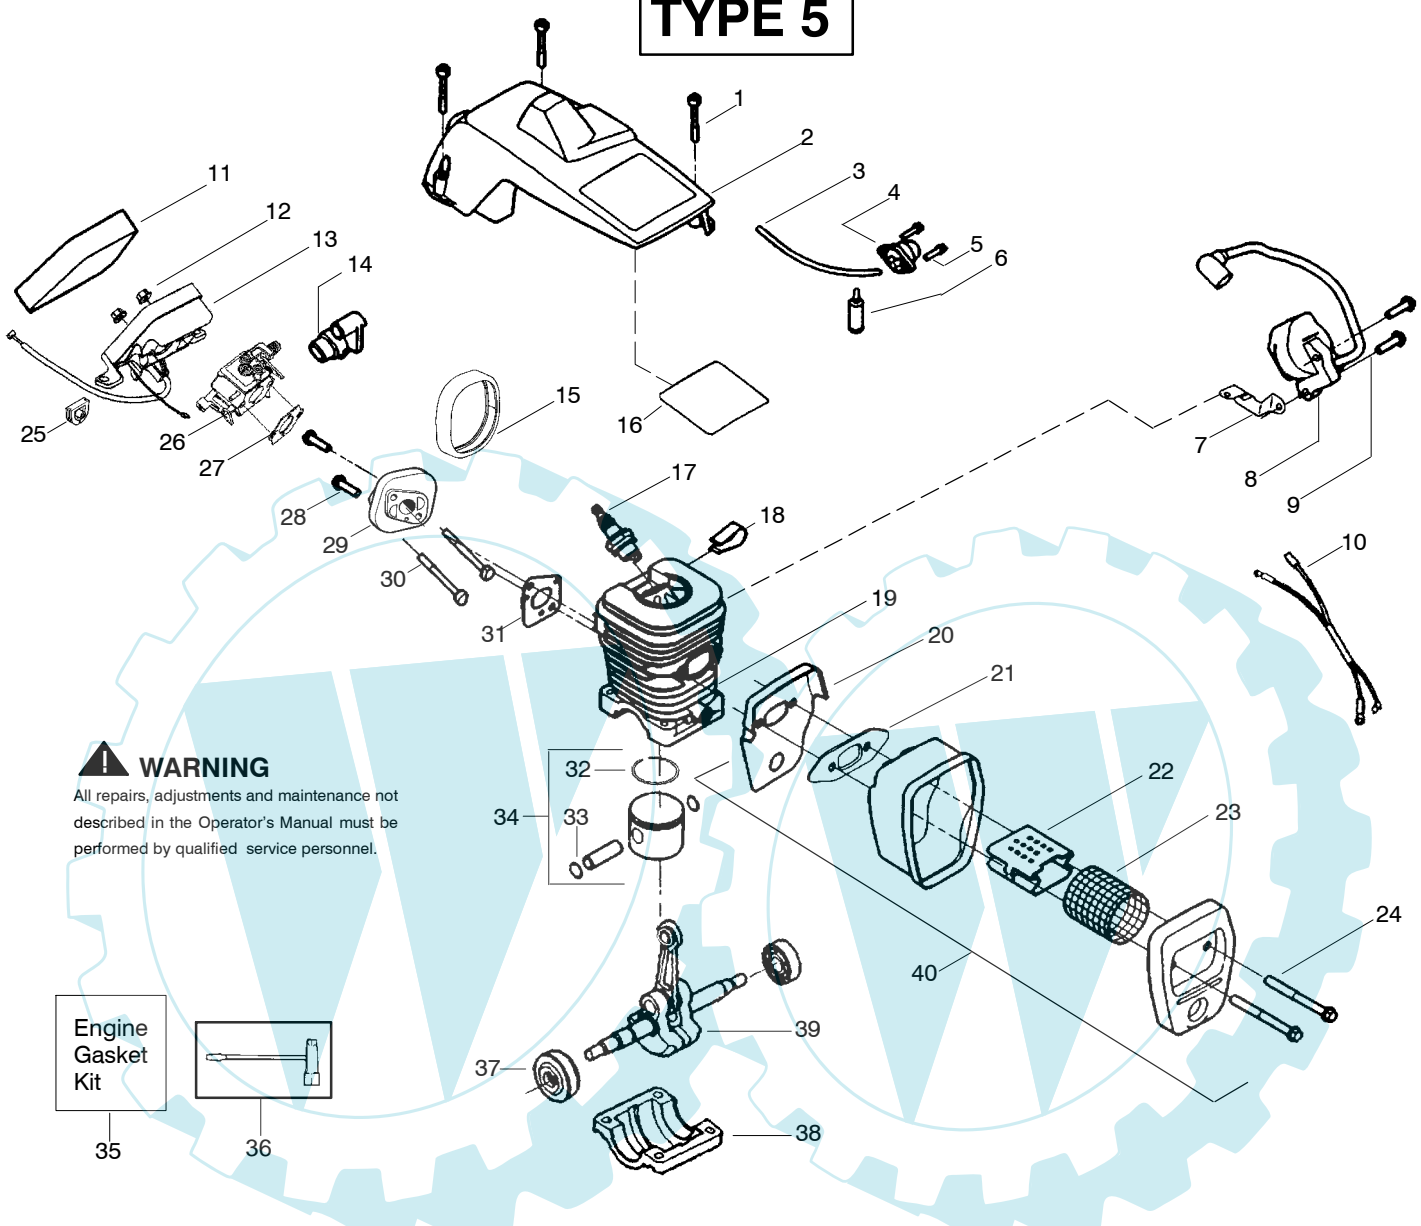

PARTS LIST NO. 530087882		McCULLOCH. PARTS LIST	CHAIN SAW MODEL(S) MAC CAT 335, 435, 440	
DATE 2/18/04	Replaces 87882 - 5/12/03		Note: Illustration may differ from actual model due to design changes	PAGE NO. 10

TYPE 5

WARNING
All repairs, adjustments and maintenance not described in the Operator's Manual must be performed by qualified service personnel.

Engine Gasket Kit

35   36

Ref.	Part No.	Description	Ref.	Part No.	Description	Ref.	Part No.	Description
1.	530016153	Screw	19.	530012550	Cylinder	34.	530071408	Kit-Piston (Incl. 32 & 33)
2.	530056914	Assy - Cylinder Shield (includes # 16)	20.	530049870	Backplate-Muffler	35.	530069608	Kit-Engine Gasket (Incl. 21, 27 & 31)
3.	530069247	Kit-Fuel Line (Small)	21.	530069608	Gasket-Muffler(kit)	36.	530031135	Bar Wrench
4.	530047213	Assy-Air Purge	22.	530037817	Diffuser-Muffler	37.	530056363	Assy-Seal & Bearing
5.	530015780	Screw	23.	530036103	Screen-Spark	38.	530037935	Cap-Crankcase
6.	530095646	Assy-Fuel Pick-up	24.	530016132	Bolt-Muffler	39.	530047062	Assy-Crankshaft
7.	530047442	Strap-Ground	25.	530047631	Grommet-Throttle Cable	40.	530047207	Assy-Muffler (Incl. 20-24)
8.	530039198	Ignition Module	26.	---	Kit-Carburetor			Not Shown
9.	530015814	Screw	★	530071820	Zama (W-20)			
10. ✓	530057475	Assy-Wire Harness	★	530071821	Walbro (WT-662)			
11.	530037793	Foam-Air Filter	27.	530069608	Gasket-Carb. (kit)			
12.	530016101	Nut	28.	530016386	Screw			
13. ✓	530057702	Assy-Air Box	29.	530049700	Carb. Adapter			Manuals
14.	530035526	Grommet-Carb Adjust	30.	530016187	Screw	✓	530164671	(Scan)
15.	530054144	Seal-Carb Adapter	31.	530069608	Gasket-Adaptor(kit)	✓	530164672	(Euro I)
16.	530055698	Reflector-Heat	32.	530038729	Ring-Piston	✓	530164673	(Euro II)
17.	952030150	Spark Plug (RCJ-7Y)	33.	530015697	Retainer-Piston Pin			
18.	530016136	Clip-High Tension Lead						

✓ = NEW PART NUMBER FOR THIS IPL   ★ = REFER TO THE SERVICE REFERENCE INDICATED FOR MORE INFORMATION. (LOCATED AT END OF IPL)