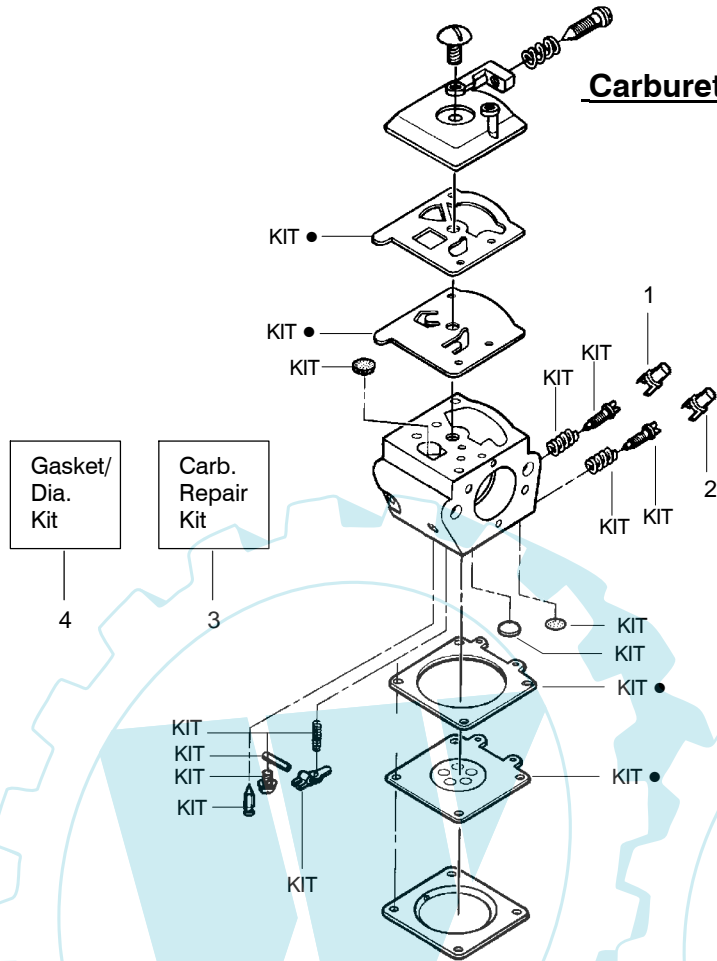

PARTS LIST NO. 530087882		McCULLOCH. PARTS LIST	CHAIN SAW MODEL(S) MAC CAT 335, 435, 440	
DATE 2/18/04	Replaces 87882 - 5/12/03		Note: Illustration may differ from actual model due to design changes	PAGE NO. 11

Carburetor Assembly – WT-391 – #530069722

Ref.	Part No.	Description
1.	530038479	Limiter Cap – High
2.	530038478	Limiter Cap – Low
3.	530069826	Carburetor Repair Kit (KIT= Indicates Contents) & Includes Limiter Caps
4.	530069844	Gasket/Diaphragm Kit (● = Indicates Contents)

Kit - Carburetor Assembly No. 530071621 - WT-625
Kit - Carburetor Assembly No. 530071820 - W-20
Kit - Carburetor Assembly No. 530071821 - WT-662

Note: No Repair kits are available for these carburetors