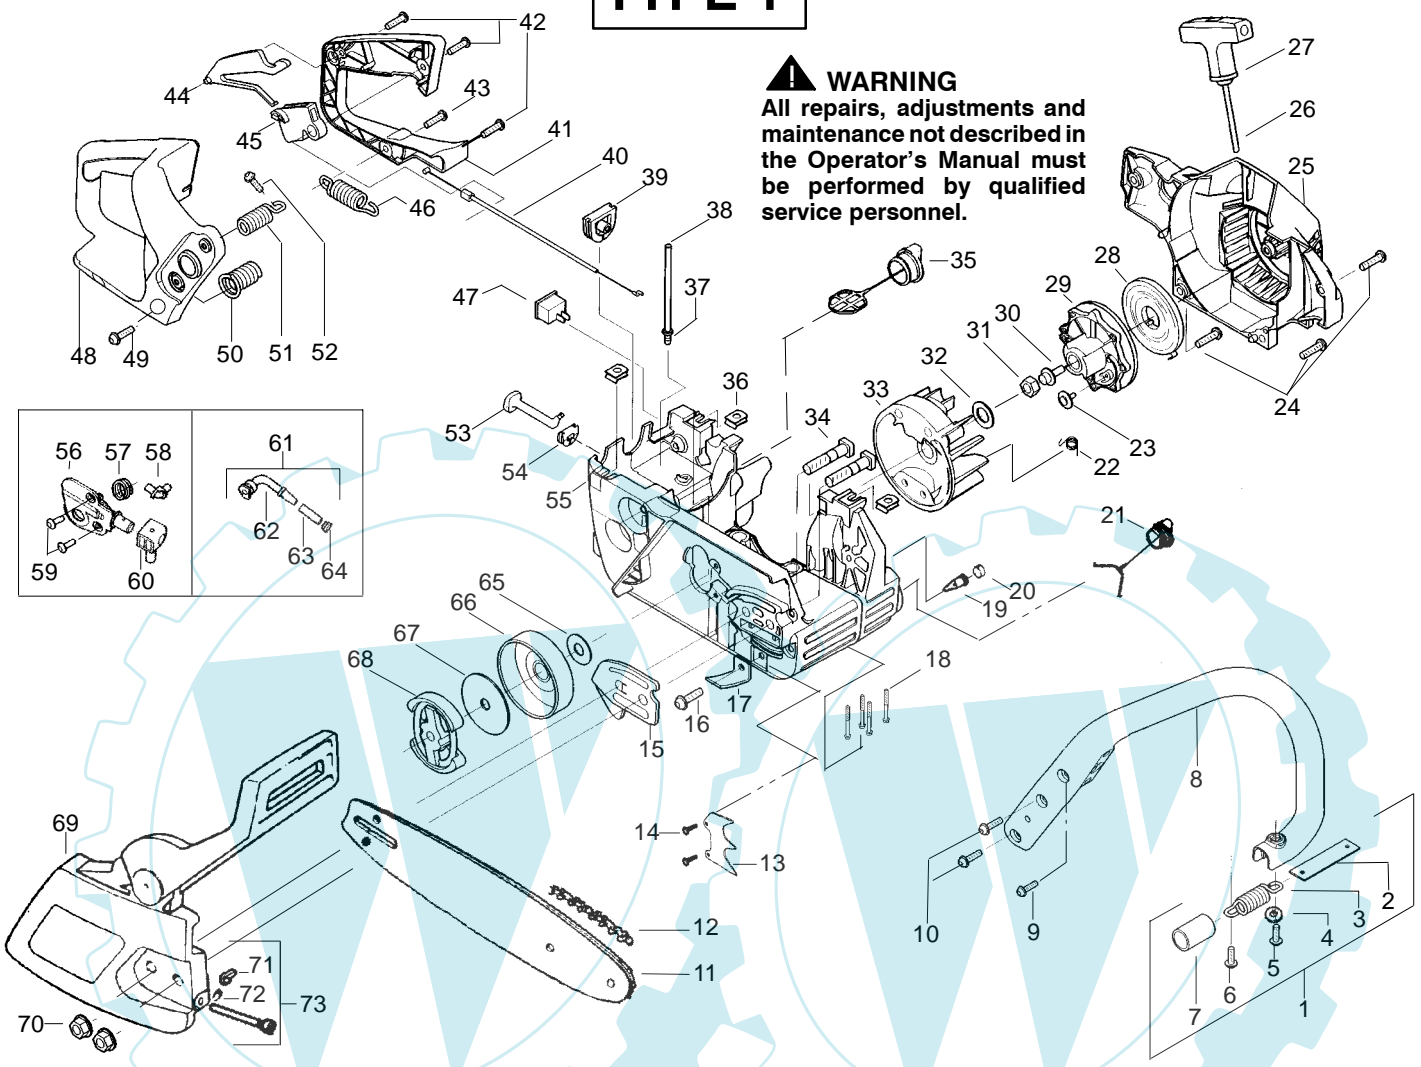

PARTS LIST NO. 530087882		McCULLOCH. PARTS LIST	CHAIN SAW MODEL(S) MAC CAT 335, 435, 440	
DATE 2/18/04	Replaces 87882 - 5/12/03		Note: Illustration may differ from actual model due to design changes	PAGE NO. 1

TYPE 1

⚠ WARNING
All repairs, adjustments and maintenance not described in the Operator's Manual must be performed by qualified service personnel.

Ref.	Part No.	Description	Ref.	Part No.	Description	Ref.	Part No.	Description
1.	530047963	Assy. - Isolator	27.	530056402	Handle - Starter	53.	530047605	Knob - Choke
2.	530047608	Strap - Limiter	28.	530027531	Spring - Recoil	54.	530049005	Grommet - Knob
3.	530042082	Spring - Isolator	29.	530037817	Pulley - Starter	55.	530056597	Assy - Chassis (incl. 19-21,34-36)
4.	530015123	Washer	30.	530015920	Screw	56.	530071259	Kit - Oil Pump (Incls. 57,58,60)
5.	530016018	Screw	31.	530016134	Nut - Flywheel	57.	530037820	Gear - Worm Spring
6.	530015843	Screw	32.	530015127	Washer - Flywheel	58.	530049477	Elbow - Oil Pickup
7.	530036142	Sleeve - AV Spring	33.	530039209	Assy - Flywheel	59.	530016064	Screw
8.	530047583	Handle - Front	34.	530016133	Bolt - Bar	60.	530019206	Seal Block
9.	530015940	Screw	35.	530047192	Assy - Fuel Cap	61.	530047663	Assy - Oil Pickup (Incl. 62-64)
10.	530015814	Screw	36.	530015922	Nut - "U" - Type	62.	530038373	Pick - up Oiler
11.	530044816	Bar - 14"	37.	530023877	Fitting - fuel line	63.	530037821	Filter - Oil
12.	538029933	Chain 14"	38.	530069216	Kit - Fuel line (large)	64.	530030189	Plug - Oil Filter
13.	530014381	Kit - Assy Spike (incl.14)	39.	530047631	Grommet - Cable	65.	530015907	Washer - Thrust
14.	530015805	Screw	40.	530047602	Cable - Throttle	66.	530047061	Assy. - Clutch Drum w/bearing
15.	530038238	Plate - Bar Mounting	41.	530047581	Cover - Rear Handle	67.	530015611	Washer - Clutch
16.	530015814	Screw	42.	530015906	Screw	68.	530014949	Assy. Clutch
17.	530029850	Chain Catcher	43.	530015886	Screw	69.	530054736	Assy - Chain Brake
18.	530016132	Screw	44.	530036098	Lockout - Throttle	70.	530015917	Nut - Bar Mounting
19.	530026119	Check Valve	45.	530036097	Trigger - Throttle	71.	530015826	Pin - Retainer
20.	530038264	Plug - Bronze Vent	46.	530042082	Spring	72.	530038593	Retainer
21.	530010846	Assy - Oil Cap	47.	530069572	Kit - Switch	73.	530069611	Kit - Bar Adjust
22.	530023817	Spring - Starter Dog	48.	530047582	Handle - Rear			
23.	530016080	Screw	49.	530015814	Screw			
24.	530015892	Screw	50.	530053274	Assy. Isolator - lower			
25.	530054175	Housing - Fan	51.	530071385	Kit - Isolator (Upper)			
26.	530069232	Kit - Rope	52.	530015875	Screw			

✓ = NEW PART NUMBER FOR THIS IPL   * = REFER TO THE SERVICE REFERENCE INDICATED FOR MORE INFORMATION. (LOCATED AT END OF IPL)